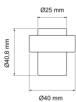

EZ217Q - in cosmos black, door stop, rectangular

Product properties

Article number	EZ217Q 83
EAN Code	4038847084026
Product family	Edelstahl Türstopper EZ217
Colour	cosmos black
Material	stainless steel
Height	41 mm
Width	31 mm
Length	31 mm
Form	rectangular
Sales unit inner packaging	1
Sales unit outer packaging	100