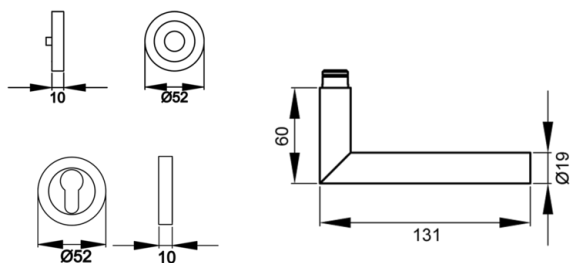

ER28 PZ0 71_ Lever handles on rose Karcher Design_ Rhodos

ER28 - Rhodos on round 3-piece rose in satin stainless steel, Euro profile cylinder, category of use 3 according to DIN/EN1906 for door thickness 38mm - 48mm

- turnable, secured with circlip
- sprung
- screw type: concealed fixings

Product properties

Article number	ER28 PZ0 71
EAN Code	4038847000071
Product family	Rhodos
Function	Euro profile cylinder
Base construction	3-piece rose
Form	round
Colour	satin stainless steel
Material	stainless steel
DIN1906	GK3
DIN 1906 - durability	class 7
DIN1906 - safety	class 0
DIN1906 - corrosion resistance	class 3
DIN1906 - type of operation	B - sprung
Spindle with eccentric hole	8x8 mm
Standard mounting screws	4 x M4 x 43mm, 4 x M4 x 50mm
Sales unit inner packaging	1
Sales unit outer packaging	20