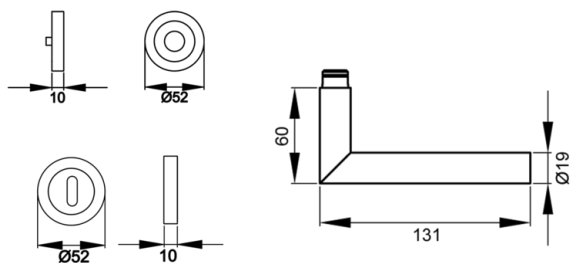

ER28 BB0 83_ Lever handles on rose Karcher Design_ Rhodos

ER28 - Rhodos on round 3-piece rose in cosmos black, keyhole, category of use 3 according to DIN/EN1906 for door thickness 38mm - 48mm

- turnable, secured with circlip
- sprung
- screw type: concealed fixings

Product properties

Article number	ER28 BB0 83
EAN Code	4038847082701
Product family	Rhodos
Function	keyhole
Base construction	3-piece rose
Form	round
Colour	cosmos black
Material	stainless steel
DIN1906	GK3
DIN 1906 - durability	class 7
DIN1906 - safety	class 0
DIN1906 - corrosion resistance	class 3
DIN1906 - type of operation	B - sprung
Spindle with eccentric hole	8x8 mm
Standard mounting screws	4 x M4 x 43mm, 4 x M4 x 50mm
Sales unit inner packaging	1
Sales unit outer packaging	20