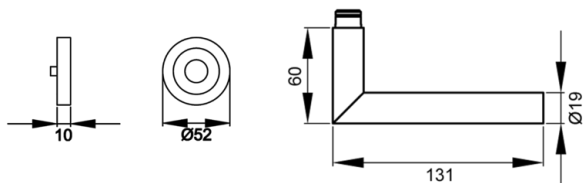

## ER28 OS 83\_ Lever handles on rose Karcher Design\_ Rhodos

ER28 - Rhodos on round 3-piece rose in cosmos black, without escutcheon, category of use 3 according to DIN/EN1906 for door thickness 38mm - 48mm

- turnable, secured with circlip
- sprung
- screw type: concealed fixings

## Product properties

Article number	ER28 OS 83
EAN Code	4038847082695
Product family	Rhodos
Function	without escutcheon
Base construction	3-piece rose
Form	round
Colour	cosmos black
Material	stainless steel
DIN1906	GK3
DIN 1906 - durability	class 7
DIN1906 - safety	class 0
DIN1906 - corrosion resistance	class 3
DIN1906 - type of operation	B - sprung
Spindle with eccentric hole	8x8 mm
Standard mounting screws	2 x M4 x 43mm, 2 x M4 x 50mm
Sales unit inner packaging	1
Sales unit outer packaging	20