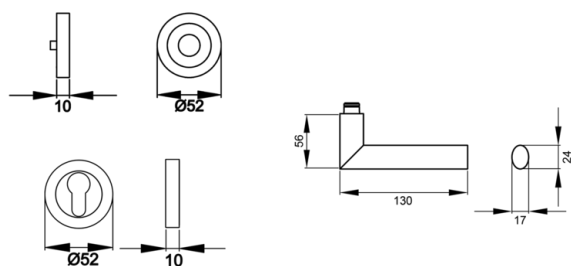

ER37 PZ0 83_ Lever handles on rose Karcher Design_ Verona

ER37 - Verona on round 3-piece rose in cosmos black, Euro profile cylinder, category of use 3 according to DIN/EN1906 for door thickness 38mm - 48mm

- turnable, secured with circlip
- sprung
- screw type: concealed fixings

Product properties

Article number	ER37 PZ0 83
EAN Code	4038847093509
Product family	Verona
Function	Euro profile cylinder
Base construction	3-piece rose
Form	round
Colour	cosmos black
Material	stainless steel
DIN1906	GK3
DIN 1906 - durability	class 7
DIN1906 - safety	class 0
DIN1906 - corrosion resistance	class 3
DIN1906 - type of operation	B - sprung
Spindle with eccentric hole	8x8 mm
Standard mounting screws	4 x M4 x 43mm, 4 x M4 x 50mm
Sales unit inner packaging	1
Sales unit outer packaging	20