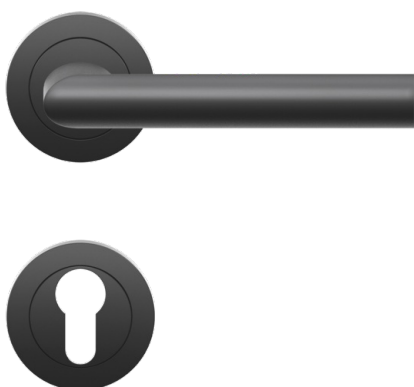

ER37 PZ0 83_ Lever handles on rose Karcher Design_ Verona

ER37 - Verona on round 3-piece rose in cosmos black, Euro profile cylinder, category of use 3 according to DIN/EN1906 for door thickness 38mm - 48mm

- turnable, secured with circlip
- sprung
- screw type: concealed fixings

Product properties

Article number	ER37 PZ0 83
EAN Code	4038847093509
Product family	Verona
Function	Euro profile cylinder
Base construction	3-piece rose
Form	round
Colour	cosmos black
Material	stainless steel
DIN1906	GK3
DIN 1906 - durability	class 7
DIN1906 - safety	class 0
DIN1906 - corrosion resistance	class 3
DIN1906 - type of operation	B - sprung
Spindle with eccentric hole	8x8 mm
Standard mounting screws	4 x M4 x 43mm, 4 x M4 x 50mm
Sales unit inner packaging	1
Sales unit outer packaging	20