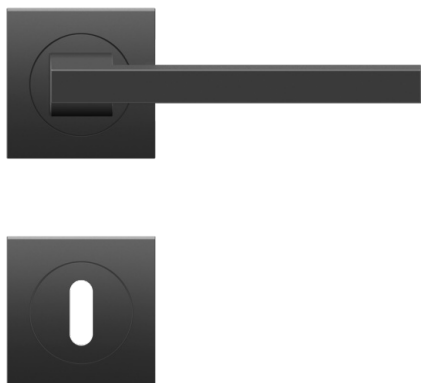

ER58Q - Boston on square shaped 3-piece rose in cosmos black, keyhole, for door thickness 38mm - 48mm

- turnable, secured with circlip
- sprung
- screw type: concealed fixings

#### Product properties

Article number	ER58Q BB0 83
EAN Code	4062856118106
Product family	Boston
Function	keyhole
Base construction	3-piece rose
Form	square
Colour	cosmos black
Material	stainless steel
DIN1906 - type of operation	B - sprung
Spindle with eccentric hole	8x8 mm
Standard mounting screws	4 x M4 x 43mm, 4 x M4 x 50mm
Sales unit inner packaging	1
Sales unit outer packaging	20