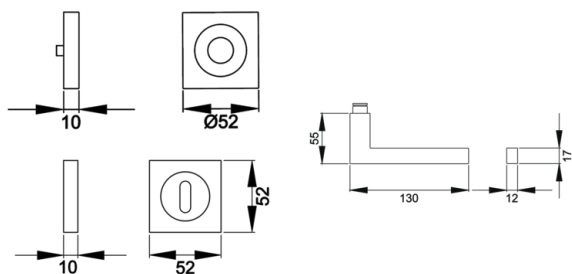

ER58Q - Boston on square shaped 3-piece rose in cosmos black, keyhole, for door thickness 38mm - 48mm

- turnable, secured with circlip
- sprung
- screw type: concealed fixings

#### Product properties

Article number	ER58Q BB0 83
EAN Code	4062856118106
Product family	Boston
Function	keyhole
Base construction	3-piece rose
Form	square
Colour	cosmos black
Material	stainless steel
DIN1906 - type of operation	B - sprung
Spindle with eccentric hole	8x8 mm
Standard mounting screws	4 x M4 x 43mm, 4 x M4 x 50mm
Sales unit inner packaging	1
Sales unit outer packaging	20