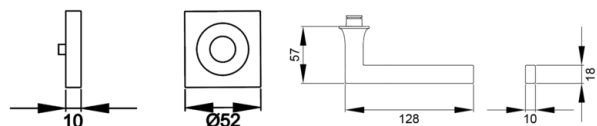

## ER57Q 0S 83\_ Lever handles on rose Karcher Design\_ Soho

ER57Q - Soho on square shaped 3-piece rose in cosmos black, without escutcheon, for door thickness 38mm - 48mm

- turnable, secured with circlip
- sprung
- screw type: concealed fixings

## Product properties

Article number	ER57Q 0S 83
EAN Code	4062856108893
Product family	Soho
Function	without escutcheon
Base construction	3-piece rose
Form	square
Colour	cosmos black
Material	stainless steel
DIN 1906 - durability	class 7
DIN1906 - safety	class 0
DIN1906 - corrosion resistance	class 3
DIN1906 - type of operation	B - sprung
Spindle with eccentric hole	8x8 mm
Standard mounting screws	2 x M4 x 43mm, 2 x M4 x 50mm
Sales unit inner packaging	1
Sales unit outer packaging	20