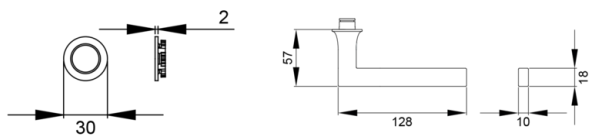

ER57M - Soho on round mini rose in cosmos black, without escutcheon, for door thickness 35mm - 65mm

Product properties

| | |
|-----------------------------|--------------------|
| Article number | ER57M 0S 83 |
| EAN Code | 4062856107346 |
| Product family | Soho |
| Function | without escutcheon |
| Base construction | mini rose |
| Form | round |
| Colour | cosmos black |
| Material | stainless steel |
| Spindle with eccentric hole | 8x8 mm |
| Sales unit inner packaging | 1 |
| Sales unit outer packaging | 20 |