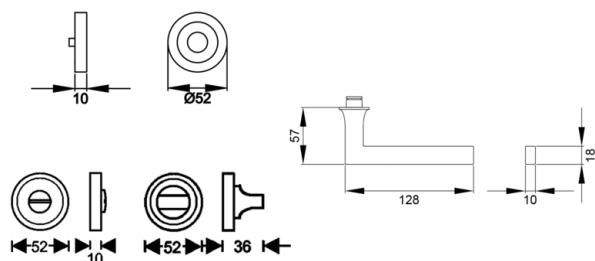

ER57 BAD 83\_ Lever handles on rose Karcher Design\_ Soho

ER57 - Soho on round 3-piece rose in cosmos black, turn/release, for door thickness 38mm - 45mm

- turnable, secured with circlip
- sprung
- screw type: concealed fixings

Product properties

Article number	ER57 BAD 83
EAN Code	4062856108848
Product family	Soho
Function	turn/release
Base construction	3-piece rose
Form	round
Colour	cosmos black
Material	stainless steel
DIN 1906 - durability	class 7
DIN1906 - safety	class 0
DIN1906 - corrosion resistance	class 3
DIN1906 - type of operation	B - sprung
Spindle with eccentric hole	8x8 mm
Standard mounting screws	4 x M4 x 43mm, 4 x M4 x 50mm
Sales unit inner packaging	1
Sales unit outer packaging	20