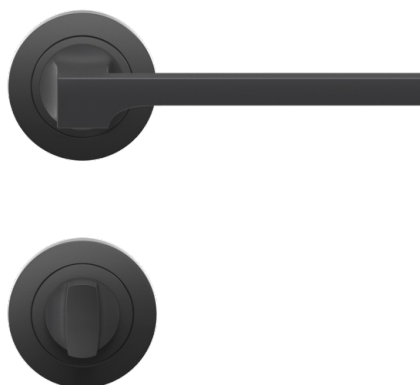

ER57 BAD 83\_ Lever handles on rose Karcher Design\_ Soho

ER57 - Soho on round 3-piece rose in cosmos black, turn/release, for door thickness 38mm - 45mm

- turnable, secured with circlip
- sprung
- screw type: concealed fixings

Product properties

Article number	ER57 BAD 83
EAN Code	4062856108848
Product family	Soho
Function	turn/release
Base construction	3-piece rose
Form	round
Colour	cosmos black
Material	stainless steel
DIN 1906 - durability	class 7
DIN1906 - safety	class 0
DIN1906 - corrosion resistance	class 3
DIN1906 - type of operation	B - sprung
Spindle with eccentric hole	8x8 mm
Standard mounting screws	4 x M4 x 43mm, 4 x M4 x 50mm
Sales unit inner packaging	1
Sales unit outer packaging	20