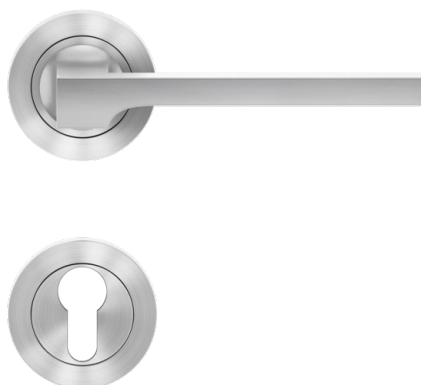

ER57 PZ0 71_ Lever handles on rose Karcher Design_ Soho

ER57 - Soho on round 3-piece rose in satin stainless steel, Euro profile cylinder, for door thickness 38mm - 48mm

- turnable, secured with circlip
- sprung
- screw type: concealed fixings

Product properties

Article number	ER57 PZ0 71
EAN Code	4062856108572
Product family	Soho
Function	Euro profile cylinder
Base construction	3-piece rose
Form	round
Colour	satin stainless steel
Material	stainless steel
DIN1906 - type of operation	B - sprung
Spindle with eccentric hole	8x8 mm
Standard mounting screws	4 x M4 x 43mm, 4 x M4 x 50mm
Sales unit inner packaging	1
Sales unit outer packaging	20