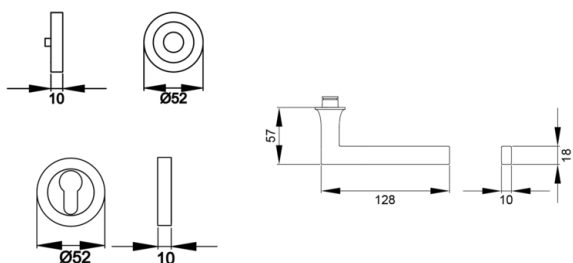

ER57 PZ0 71_ Lever handles on rose Karcher Design_ Soho

ER57 - Soho on round 3-piece rose in satin stainless steel, Euro profile cylinder, for door thickness 38mm - 48mm

- turnable, secured with circlip
- sprung
- screw type: concealed fixings

Product properties

Article number	ER57 PZ0 71
EAN Code	4062856108572
Product family	Soho
Function	Euro profile cylinder
Base construction	3-piece rose
Form	round
Colour	satin stainless steel
Material	stainless steel
DIN1906 - type of operation	B - sprung
Spindle with eccentric hole	8x8 mm
Standard mounting screws	4 x M4 x 43mm, 4 x M4 x 50mm
Sales unit inner packaging	1
Sales unit outer packaging	20