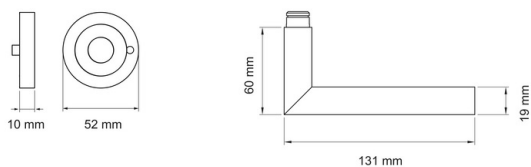

ER28 - Rhodos on 3-piece rose round in cosmos black, KD Comfort Privacy, door thickness 38mm - 42mm

- turnable, secured with circlip
- sprung

Product properties

Article number	ER28 S9 83
EAN Code	4038847088789
Product family	Rhodos
Function	KD Comfort Privacy
Base construction	3-piece rose
Form	round
Colour	cosmos black
Material	stainless steel
Handle diameter	Ø 19 mm
Support lugs	yes
Rose diameter	52 mm
Standard mounting screws	2 x M4 x 43mm, 2 x M4 x 50mm
Sales unit inner packaging	1
Sales unit outer packaging	20