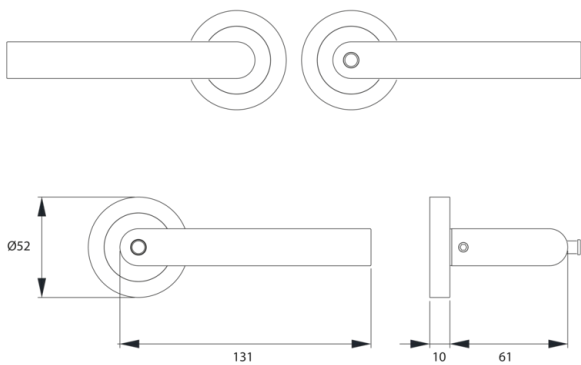

ER28 BCR 83 - Rhodos, privacy, 3 piece rose KD Comfort, round, right in cosmos black finish

- turnable, secured with circlip
- sprung
- screw type: concealed fixings

Product properties

Article number	ER28 BCR 83
EAN Code	4062856113361
Product family	Rhodos
Function	KD Basic Privacy
Base construction	with special spindle
Form	round
Colour	cosmos black
Material	stainless steel
DIN direction	locking side right
Handle diameter	Ø 19 mm
Length	131 mm
Drill diameter	7 mm
Emergency release	yes
Support lugs	no
Rose diameter	52 mm
Thickness	10 mm
Standard mounting screws	2 x M4 x 43mm, 2 x M4 x 50mm
Sales unit inner packaging	1
Sales unit outer packaging	20