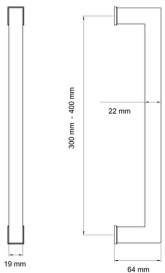

ES46 - pull handle centered in cosmos black, length 425 mm, center-to-center distance 400 mm, diameter 19 x 22 mm, 1 piece

#### Product properties

Article number	ES46 400 83
EAN Code	4038847087904
Product family	Seattle
Form	straight
Colour	cosmos black
Material	stainless steel
Centre-to-centre distance	400 mm
Length	425 mm
Total depth of pullhandle	62
Diameter	19 x 22 mm
Position	centered
Bush	small
Sales unit inner packaging	1
Sales unit outer packaging	50