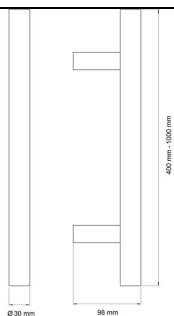

ES6Q - pull handle centered in cosmos black, length 400 mm, center-to-center distance 300 mm, diameter 40 x 20 mm, 1 piece

Product properties

Article number	ES6Q 400 83
EAN Code	4038847093578
Product family	ES6Q
Form	T-shape
Colour	cosmos black
Material	stainless steel
Centre-to-centre distance	300 mm
Length	400 mm
Total depth of pullhandle	78
Diameter	40 x 20 mm
Position	centered
Bush	large
Sales unit inner packaging	1
Sales unit outer packaging	20