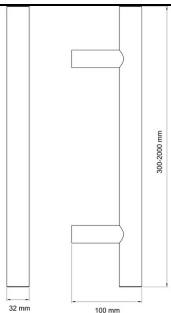

ES3 - pull handle centered in cosmos black, length 400 mm, center-to-center distance 250 mm, diameter 32 mm, 1 piece

Product properties

Article number	ES3 400 83
EAN Code	4038847084163
Product family	ES3
Form	T-shape
Colour	cosmos black
Material	stainless steel
Centre-to-centre distance	250 mm
Length	400 mm
Total depth of pullhandle	105
Diameter	32 mm
Position	centered
Bush	large
Sales unit inner packaging	1
Sales unit outer packaging	20