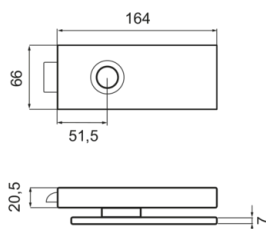

EGS 110Q - glass door lock Essence without levers in cosmos black, rectangular, non-lockable

Product properties

Article number	EGS 110Q 0S 83
EAN Code	4038847103376
Product family	Rechteckiges Glastürschloss
Function	non-lockable
Form	rectangular
Colour	cosmos black
Material	stainless steel
Height	66 mm
Width	164 mm
Backset	51,5 mm
Rebate depth	24 mm
Internal thickness	20,5 mm
Sales unit inner packaging	1
Sales unit outer packaging	8