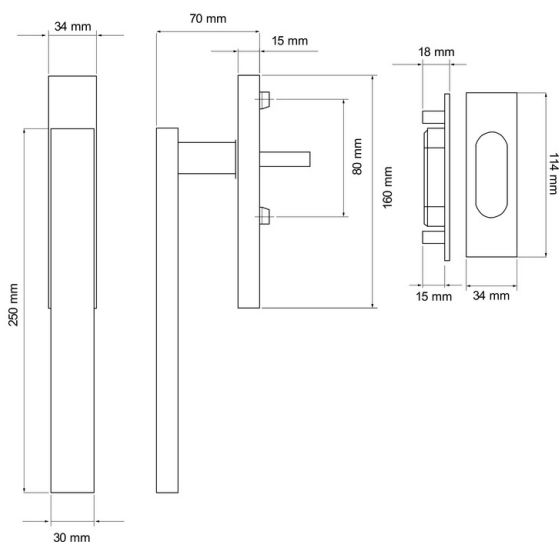

EHSSET52Q - lift and slide door handle Milano, outside sliding door handle, without keyhole in cosmos black, rose shape rectangular, spindle length 80mm

- turnable, secured with circlip
- screw type: concealed fixings

#### Product properties

|                             |                  |
|-----------------------------|------------------|
| Article number              | EHSSET52Q UN 83  |
| EAN Code                    | 4038847083401    |
| Product family              | Milano           |
| Form                        | rectangular      |
| Colour                      | cosmos black     |
| Material                    | stainless steel  |
| Function                    | without keyhole  |
| Fastener spacing            | 80               |
| Handle diameter             | 30 x 15 mm       |
| Spindle with eccentric hole | 10x10 / 9 x 9 mm |
| Spindle length              | 80 mm            |
| Standard mounting screws    | 2 x M6 x 70mm    |
| Sales unit inner packaging  | 1                |
| Sales unit outer packaging  | 20               |