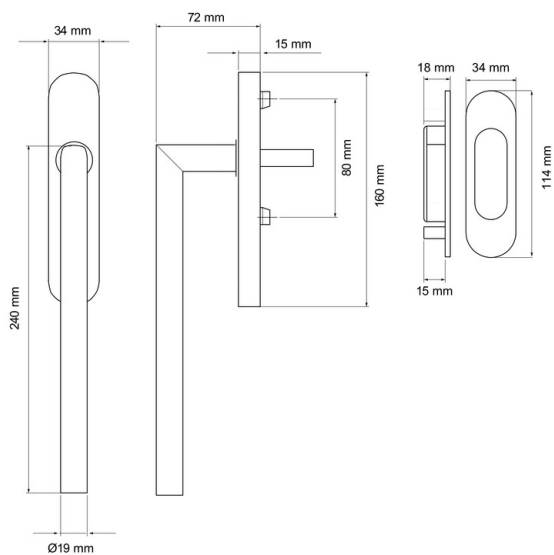

EHSSET28 UN 71_ Products for windows_ Lift and slide door handle Rhodos

EHSSET28 - lift and slide door handle Rhodos, outside sliding door handle, without keyhole in satin stainless steel, rose shape oval, spindle length 80mm

- turnable, secured with circlip
- screw type: concealed fixings

Product properties

Article number	EHSSET28 UN 71
EAN Code	4038847075499
Product family	Rhodos
Form	oval
Colour	satin stainless steel
Material	stainless steel
Function	without keyhole
Fastener spacing	80
Handle diameter	Ø 19 mm
Spindle with eccentric hole	10x10 / 9 x 9 mm
Spindle length	80 mm
Standard mounting screws	2 x M6 x 70mm
Sales unit inner packaging	1
Sales unit outer packaging	20