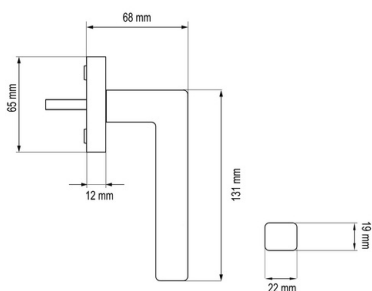

EF464Q - window handle Seattle in cosmos black, rose shape rectangular, turn before tilt 4-position ratchet, spindle length 35mm

- screw type: concealed fixings

Product properties

Article number	EF464Q 83
EAN Code	4038847087973
Product family	Seattle
Function	turn before tilt 4-position ratchet
Form	rectangular
Support lugs	yes
Spindle length	35 mm
Fastener spacing	43
Colour	cosmos black
Material	stainless steel
Spindle with eccentric hole	8x8 / 7x7 mm
Standard mounting screws	2 x M5 x 40mm
Sales unit inner packaging	2
Sales unit outer packaging	40