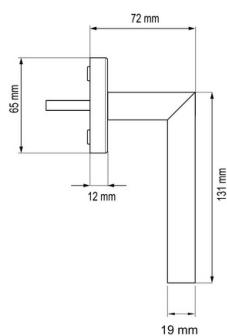

EF284 - window handle Rhodos in cosmos black, rose shape oval, turn before tilt 4-position ratchet, spindle length 35mm

- screw type: concealed fixings

Product properties

Article number	EF284 83
EAN Code	4038847085627
Product family	Rhodos
Function	turn before tilt 4-position ratchet
Form	oval
Support lugs	yes
Spindle length	35 mm
Fastener spacing	43
Colour	cosmos black
Material	stainless steel
Spindle with eccentric hole	8x8 / 7x7 mm
Standard mounting screws	2 x M5 x 40mm
Sales unit inner packaging	2
Sales unit outer packaging	40